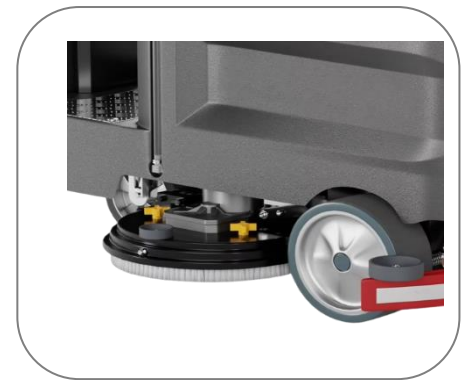

ORBICX Scrub R560

Compact Ride-on Scrubber Dryer

Ride-on Scrubber Dryer High Cleaning Efficiency save Time Effort and money Cleaning Efficiency 3000m²/h

INTUITIVE MANUAL CONTROLS

Simple, easy to locate controls make the R560 very user-friendly. Immediate operation without the need for complicated training.

VACUUM-MOTOR SAFEGUARDX The vacuum-motor is protected by a stainless-steel filter, which prevents dust and debris entering the system, ensuring an even longer-life.

FLOATING SPLASH GUARD
Eliminates side splash and encloses solution inside the brush for a more precise clean, the floating mechanism protects the splashguard against wear and allows adjustment to the surface.

Description	Values
Cleaning efficiency	3000 m ² /h
Suction width	780 mm
Scrubbing width	560 mm
Brush motor	650 W
Vacuum motor	450 W
Traction motor	500 W
Fresh water tank	90 L
Dirty water tank	95 L
Life Po Battery voltage	24/100 V/Ah
Working speed, up to	0-6 km/h
Net Weight	245 Kg