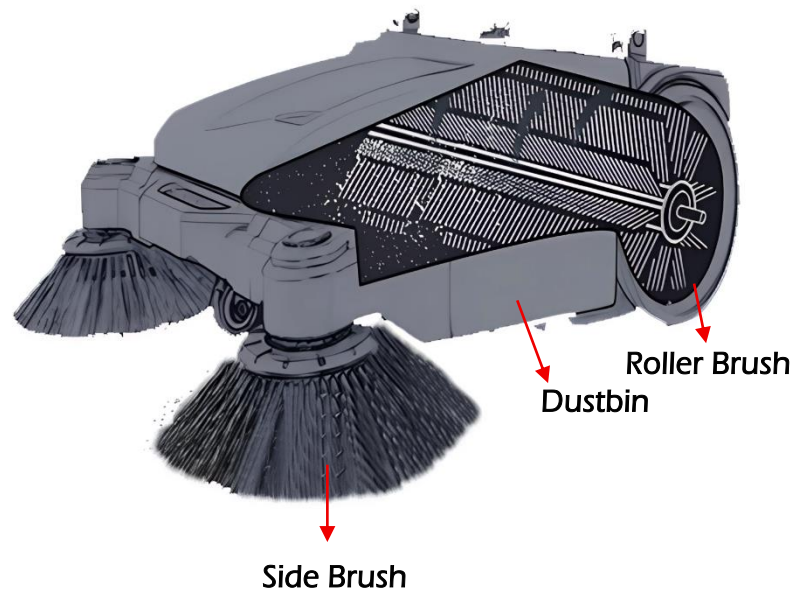

ORBICX Sweep MS55

Dual Brush Manual Sweeper

Manual sweeper the Controlled airflow system and fine dust filter, it ensures minimal dust dispersion, keeping the environment clean and hygienic.

Edge Brush Adjustment Button –
Adjustable height of the edge brush, the closer it is to the ground, the cleaner it is cleaned.

Push Handle Adjustment Button –
Height can be freely adjusted based on the relationship between height and angle.

The brush rotates in the opposite direction to the machine's movement, ensuring dirt is efficiently moved into the dustpan.

Description	Values
Sweeping path	1000 mm
Efficiency	4200 m ² /h
Trash capacity	55 L
Main brush length	480 mm
Side brush diameter	350 mm
Net weight	20 kg
Dimension (L x W x H)	890 x 810 x 400 mm

No need for fuel or electricity